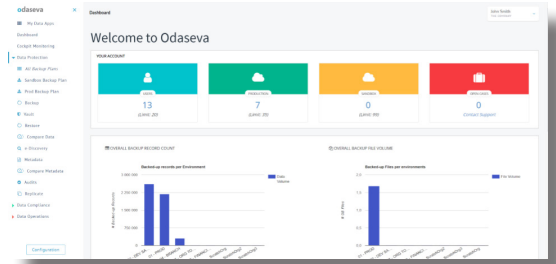

Complete Data Protection of your Salesforce environment

Granular AES 256-Encryption

Not only does Odaseva encrypt Disks with AES256, Odaseva also provides Granular AES256 Encryption with BYOK - the highest standard in Data Security.

Large Data Volume readiness

Fastest extraction speeds in the market (300 M records per hour and more). Control over Degree of Parallelism, API Load-Balancing, Horizontal and Vertical API optimizations.